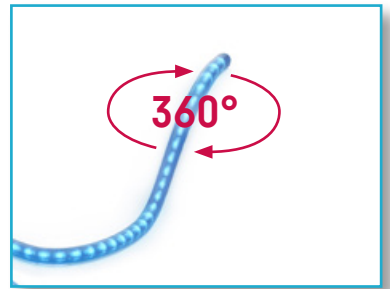

**RGB-W
Flex Light
with superior
bending
capability**

FL0250

Flexible RGB-W Decor Light,
designed for Airbus A318, A319, A320, A321 and A330

AES  

FL0250

Key features

Electrical

- + 500 mm wire harness with an ABS 1152 connector
- + PWM dimming possible
- + protected from overload, short-circuit and inverse polarity

Mechanical

- + 60 mm bend radius in all directions incl. torsion 360°/m
- + protective silicone housing
- + diffuse or clear finish
- + fully qualified acc. to RTCA-D0160

Other

- + decorative and accentual lighting throughout the aircraft cabin
- + RGB+W: up to 16.7 million light colours [24 bit] - depending on controller
- + MTBF : > 50.000 operating hours

Technical data

Mechanical dimensions

length	base element 132 mm extension element 112 mm
max. length	5060 mm (base element + 44 extensions)
width	12 mm (without/incl. brackets)
height	16.4 mm incl. brackets (11.5 mm without)
weight	107 g (base element incl. wire harness) + 32 g per extension element